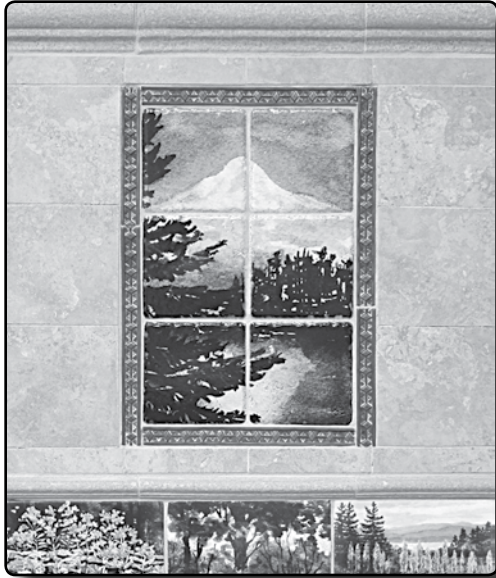

Dancing Tile™

Concept Board CPT1005

Build List:

Shown:

- | | |
|--|--------------------------------------|
| 1 — 8" x 12" GALLERY TILE MURAL | JD NORTHWEST SPLENDOR |
| 3 — 3" x 6" GALLERY TILE | JD BISHOPS FARM, |
| 10 — 3/4" x 8" STICK | JD BISHOPS FARM, JD SAN JUAN POPLARS |
| 5 — 2" x 8" CROWN MOLDING | MATTE METAL PROFILE |
| 6 — 3/4" x 8" LINER | GOLD MATTE SAND PROFILE |
| 2 SQ FT — TRAVERTINE STONE FOR CUTTING | GOLD MATTE SAND PROFILE |
| | GOLD TONE |