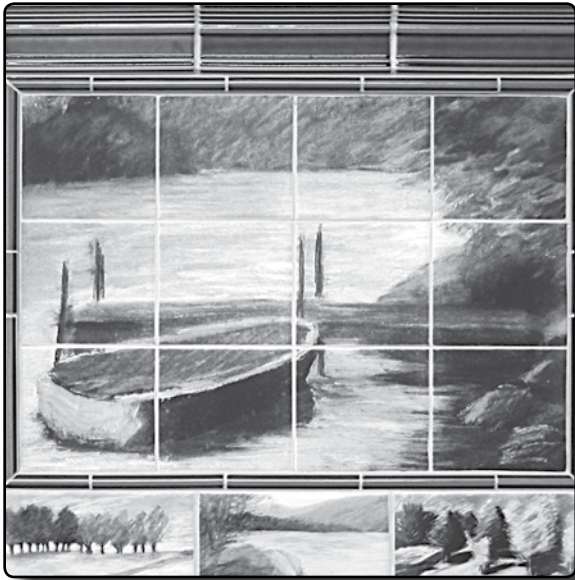

Dancing Tile™